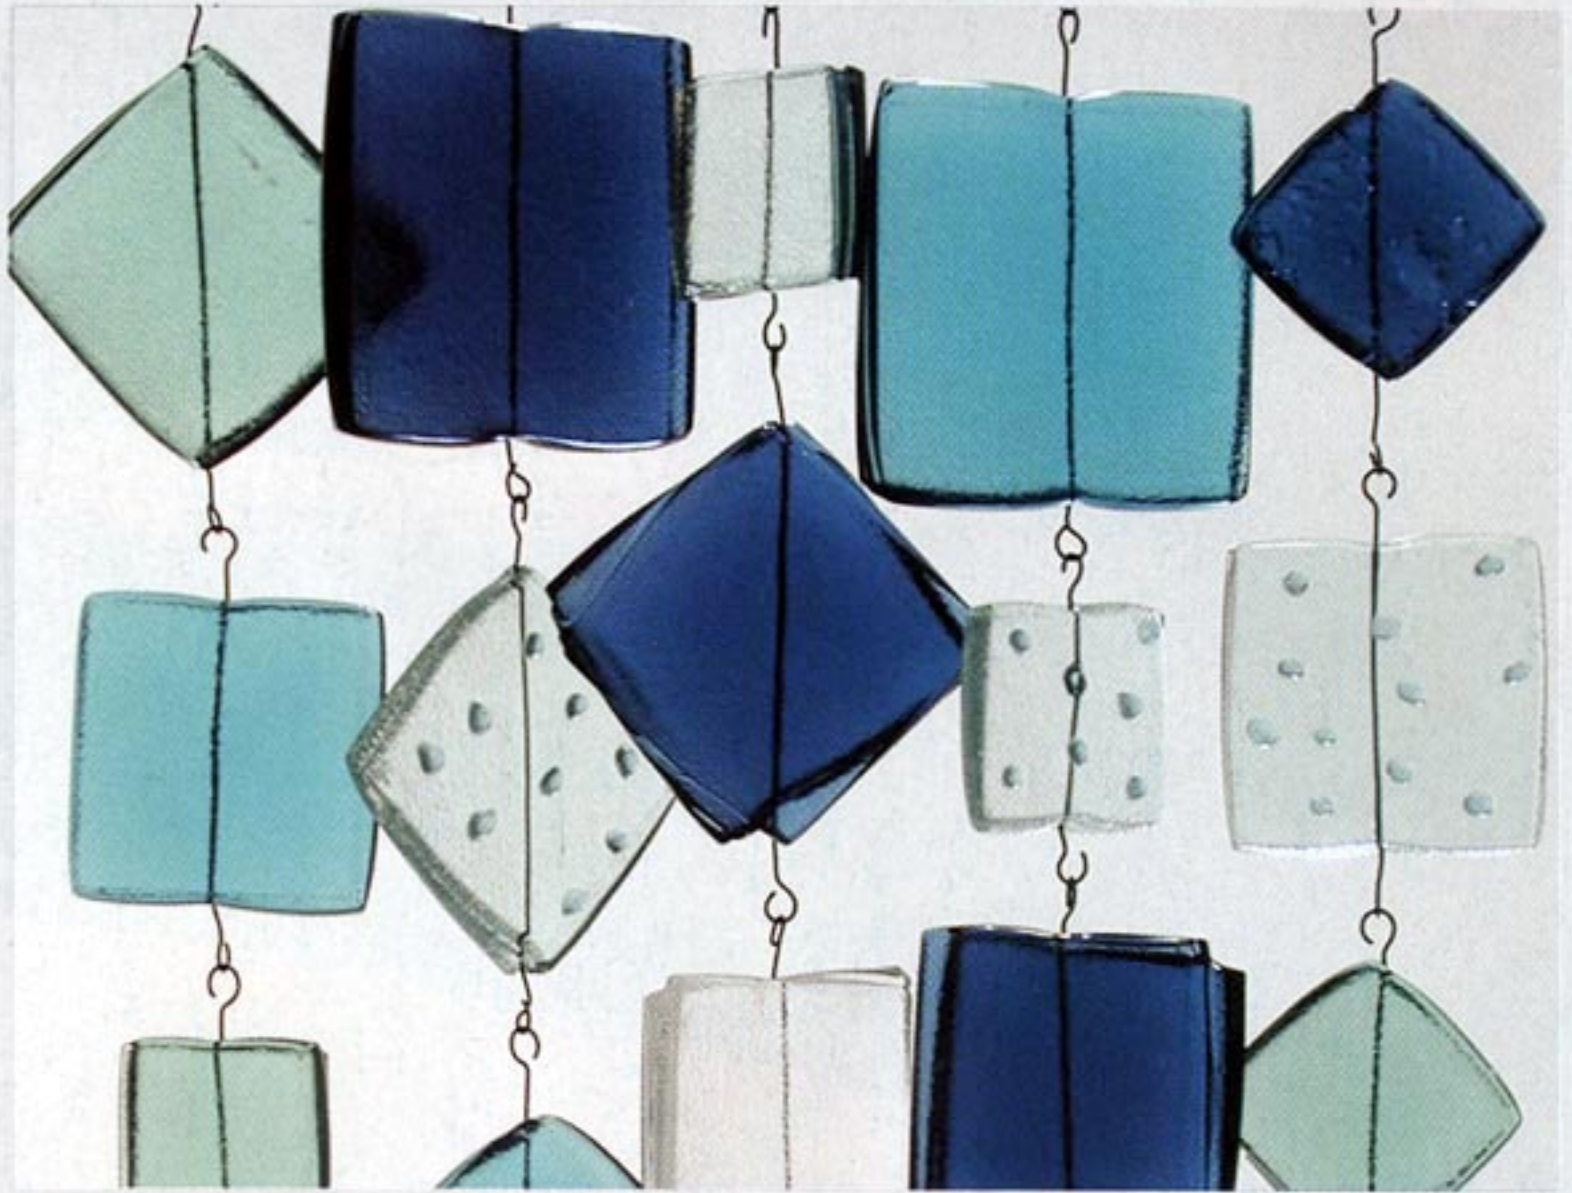

Produced by Kristen Mucci

20 great designers select

20 great products

HD's Platinum Circle is comprised of designers, architects, owners, and purchasers who have contributed a career's worth of excellence to the hospitality industry. Each of the following designers is a Platinum Circle member, all of whom were asked to select a new product that they have used with success in their recent work.

**Zoltan Kovacs**  
**Kovacs & Associates**  
**Toluca Lake, California**

Artwork in Architectural Glass offers both tempered and annealed cast glass that can be customized to match any product.

*“It has tremendous artistic character and fantastic versatility.”*