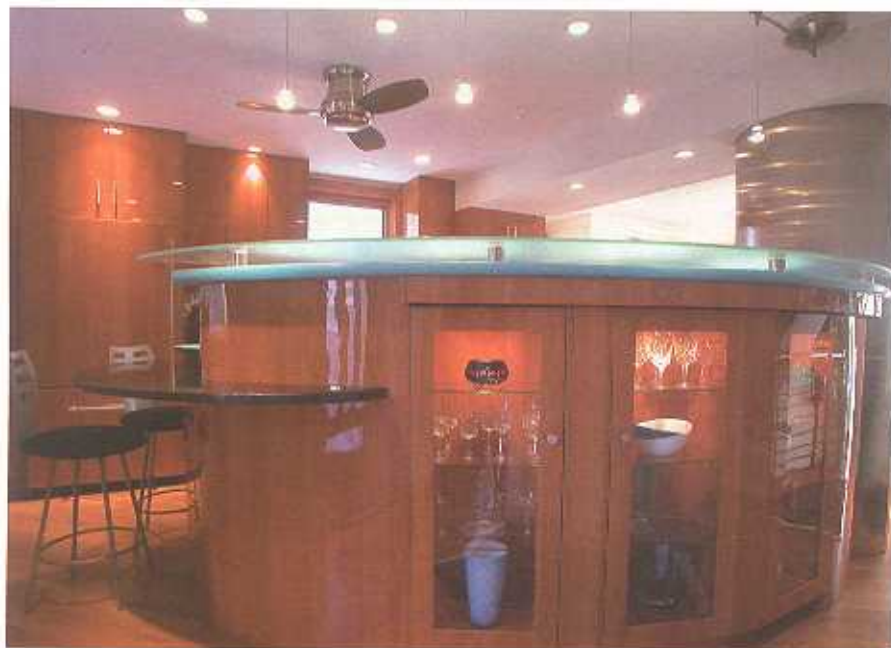

COURTESY KITCHEN ENCOUNTERS

COURTESY KITCHEN ENCOUNTERS

This kitchen collaboration by Ruth Connell AIA of Ruth Connell Studio Architects, LLC and Kitchen Encounters features a serpentine island centerpiece crafted of highly glossed wood cabinetry with glass-front doors, multi-level granite and glass countertops, and a mosaic glass tile backsplash.